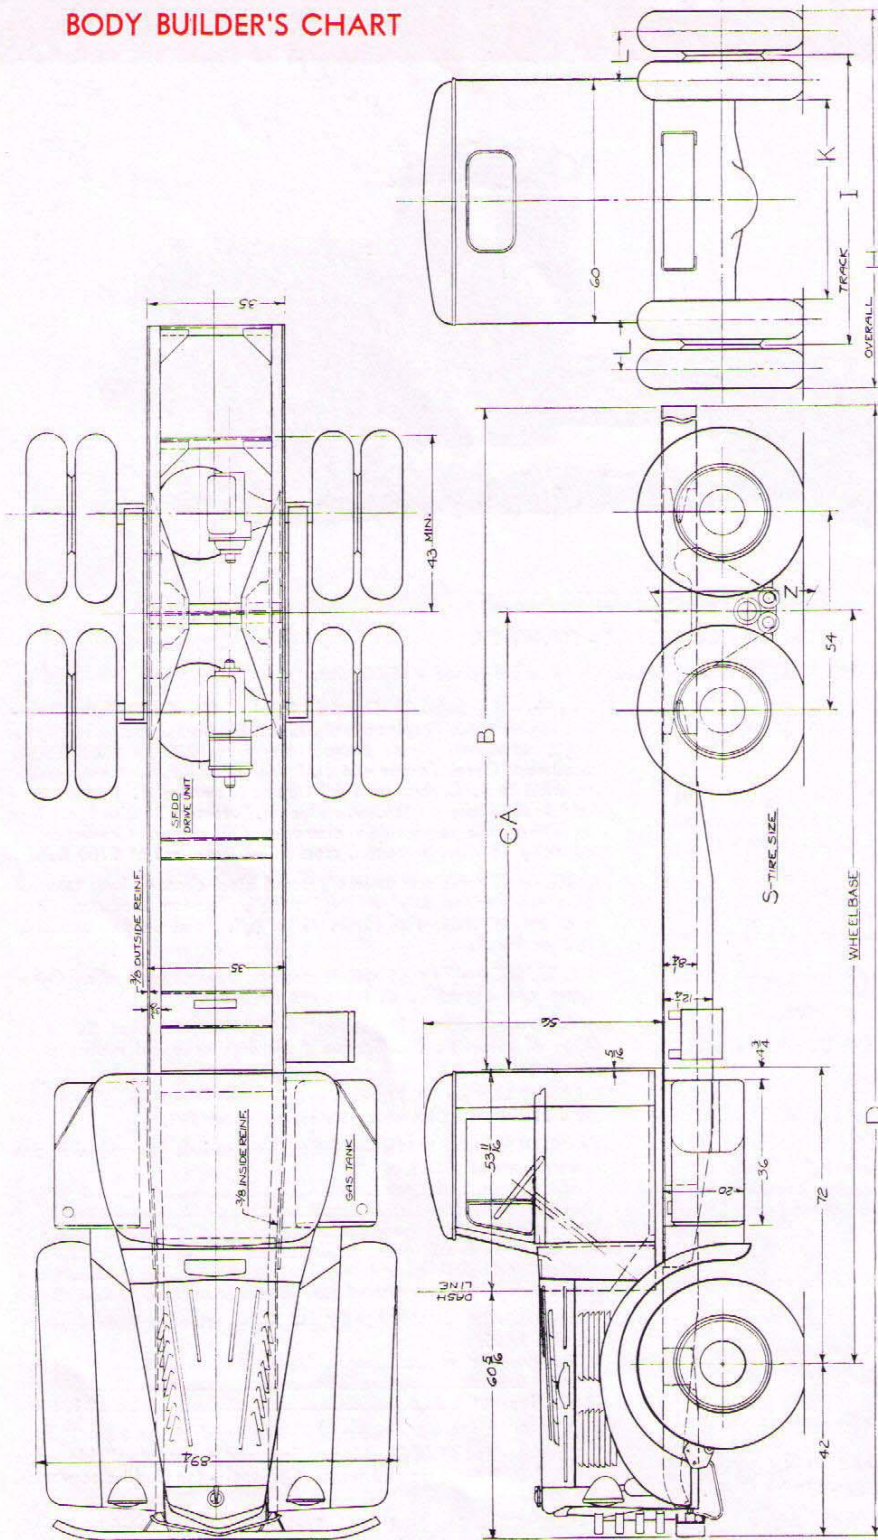

Brockway Model 260SF

BODY BUILDER'S CHART

BUDD WHEELS						
Tire Size	H	I	K	L	N	
11.00-22	97 1/2"	72 1/4"	47"	13 3/4"	42 1/8"	
11.00-24	97 1/2"	72 1/4"	47"	13 3/4"	43 1/8"	
CAST SPOKE WHEELS						
11.00-22	97"	71 7/8"	46 3/4"	13 5/8"	42 1/8"	
11.00-24	97"	71 7/8"	46 3/4"	13 5/8"	43 1/8"	

Wheelbase	CA	B	D
156"	84"	144"	268"
180"	108"	192"	316"
204"	132"	240"	364"

BROCKWAY MOTOR COMPANY, INC.

GENERAL OFFICE AND FACTORY

CORTLAND, NEW YORK