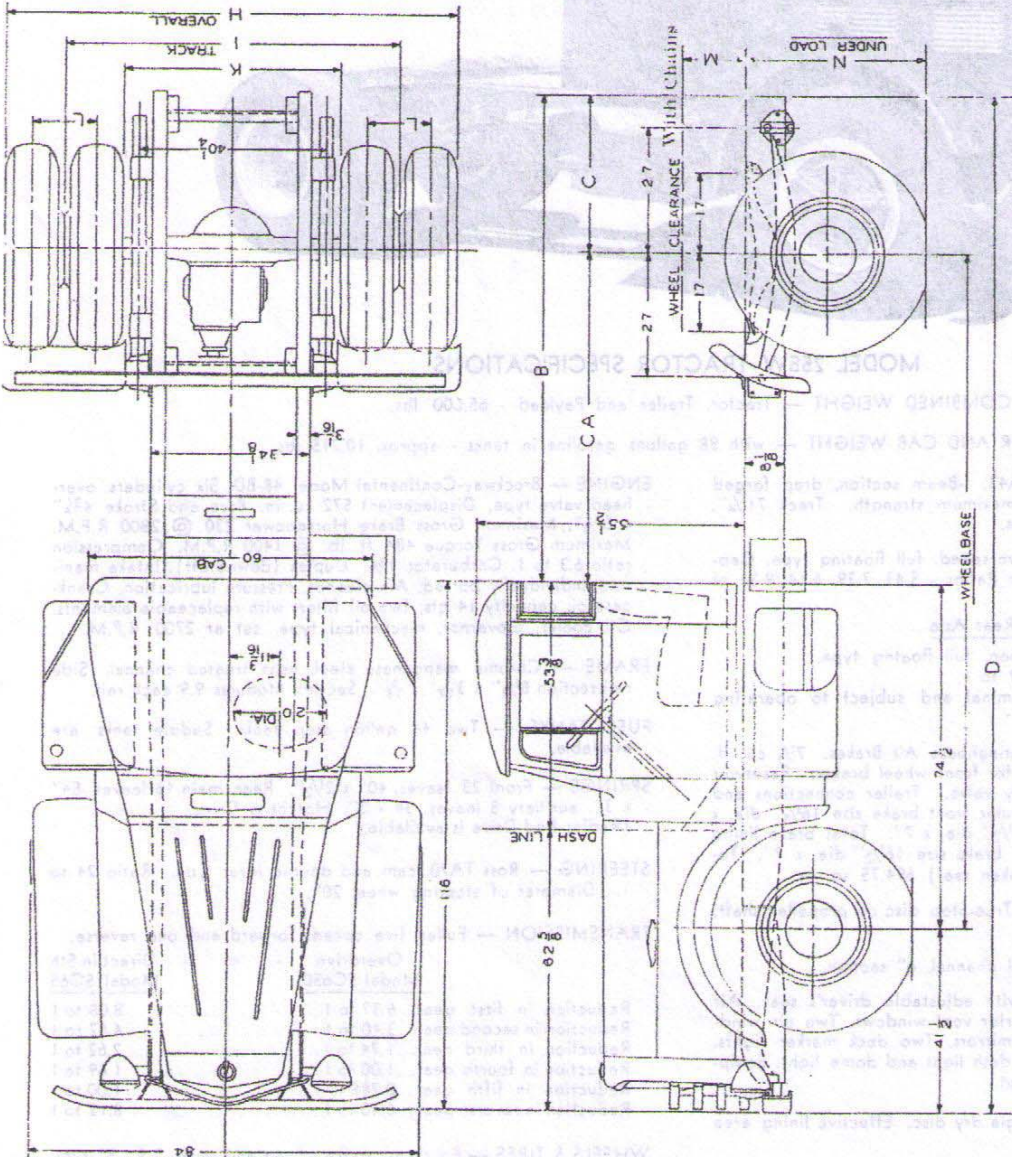

BROCKWAY Model 255W

TRACTOR CHART

Tire Size	BUDD WHEELS			
	H	I	L	N
10.00-22	95 1/8"	72"	48 1/8"	35 7/8"
11.00-20	96"	72"	48 3/4"	35 1/2"
11.00-22	96"	72"	46 3/4"	36"
CAST SPOKE WHEELS				
10.00-22	95 1/2"	71 5/8"	47 1/8"	35 7/8"
11.00-20	96"	71 5/8"	46 1/2"	35 1/2"
11.00-22	96"	71 5/8"	46 1/2"	36"

Wheelbase	CA	B	C	D	E	G
144"	69 1/2"	103 1/2"	34"	22 1/4"	8 1/8"	7 1/2"

BROCKWAY MOTOR TRUCKS — Division of Mack Trucks, Inc.

General Office and Factory — CORTLAND, NEW YORK