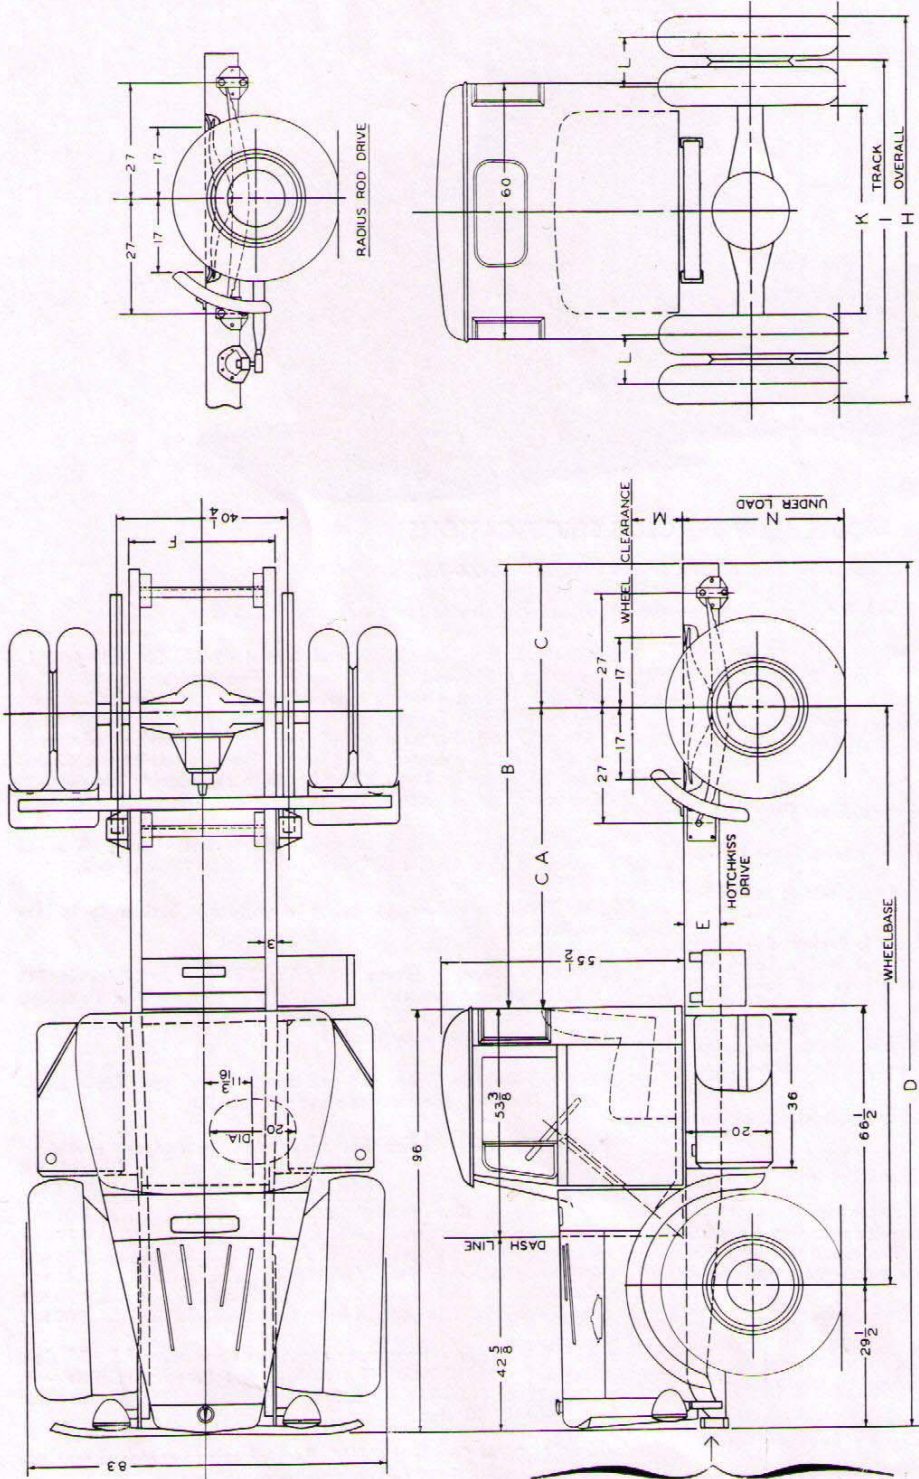

Brockway Model 155W

TRACTOR CHART

With radiator guard and extended bumper increase all dimensions to front of bumper by six inches.

Tire Size	BUDD WHEELS					
	H	I	K	L	M	N
10.00-20	95 1/8"	72"	48 1/8"	13 1/8"	13"	32 3/4"
10.00-22	95 1/8"	72"	48 1/8"	13 1/8"	14"	33 3/4"
11.00-20	96"	72"	46 3/4"	13 3/4"	13 1/2"	33 1/4"
11.00-22	96"	72"	46 3/4"	13 3/4"	14 1/2"	34 1/4"
	CAST SPOKE WHEELS					
10.00-20	95 1/2"	71 5/8"	47 1/8"	13 1/8"	13"	32 3/4"
10.00-22	95 1/2"	71 5/8"	47 1/8"	13 1/8"	14"	33 3/4"
11.00-20	96"	71 5/8"	46 1/2"	13 5/8"	13 1/2"	33 1/4"
11.00-22	96"	71 5/8"	46 1/2"	13 5/8"	14 1/2"	34 1/4"

Wheelbase	CA	B	C	D	E	F
135 1/2"	69"	103"	34"	199"	8 1/8"	34 1/8"