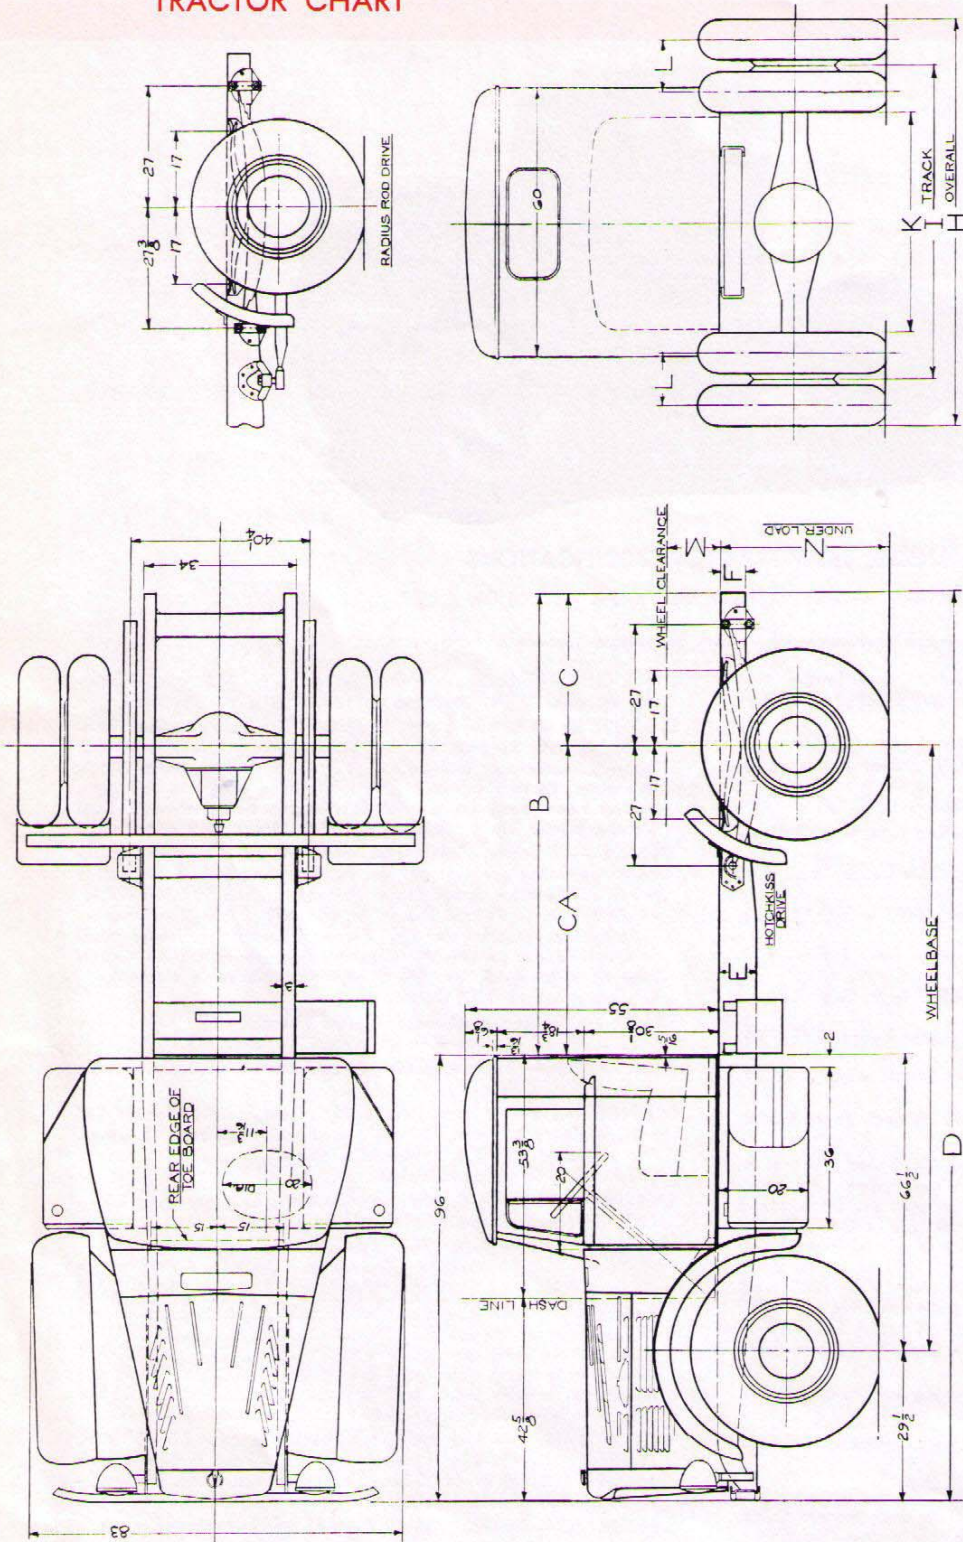

# Brockway Model 155W

## TRACTOR CHART

BUDD WHEELS						
Tire Size	H	I	K	L	M	N
10.00-20	95 1/8"	72"	48 1/8"	13 1/8"	13"	32 3/4"
10.00-22	95 1/8"	72"	48 1/8"	13 1/8"	14"	33 3/4"
11.00-20	96"	72"	46 3/4"	13 3/4"	13 1/2"	33 1/4"
11.00-22	96"	72"	46 3/4"	13 3/4"	14 1/2"	34 1/4"
CAST SPOKE WHEELS						
10.00-20	95 1/2"	71 5/8"	47 1/8"	13 1/8"	13"	32 3/4"
10.00-22	95 1/2"	71 5/8"	47 1/8"	13 1/8"	14"	33 3/4"
11.00-20	96"	71 5/8"	46 1/2"	13 5/8"	13 1/2"	33 1/4"
11.00-22	96"	71 5/8"	46 1/2"	13 5/8"	14 1/2"	34 1/4"

Wheelbase	CA	B	C	D	E	F
135 1/2"	69"	103"	34"	199"	8 1/8"	5 5/8"

BROCKWAY MOTOR COMPANY, INC.

GENERAL OFFICE AND FACTORY

CORTLAND, NEW YORK

PRINTED  
IN  
U.S.A.